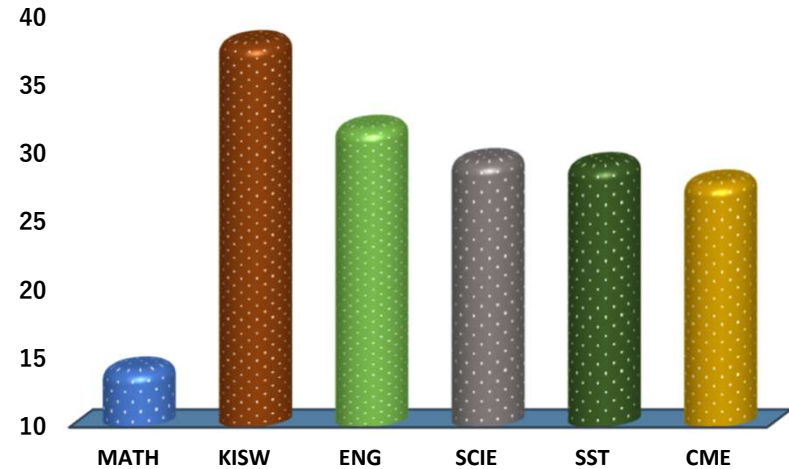

ST. MONICA

REGION: MOROGORO

SCHOOL AVERAGE

28.4

DISTRICT: MOROGORO MC

SUBJECT AND GRADE PERFORMANCE ANALYSIS

SUBJECT RANKING

KISWAHILI	38.0	76%	1
ENGLISH	31.8	64%	2
SCIENCE	29.4	59%	3
SOCIAL STUDIES	29.1	58%	4
CIVIC AND MORAL EDUCATION	27.8	56%	5
MATHEMATICS	14.2	28%	6

SUBJECT GRADE ANALYSIS

SUBJECT/GRADE	A	B	C	D	F
MATHEMATICS	0	1	1	24	0
KISWAHILI	6	31	0	0	0
ENGLISH	1	21	13	2	0
SCIENCE	1	10	25	1	0
SOCIAL STUDIES	0	14	23	0	0
CIVIC AND MORAL	0	9	26	2	0

OVERALL GRADE ANALYSIS

A	0	37	0%
B	10		27%
C	27		73%
D	0		0%
F	0		0%

CHART SUBJECT ANALYSIS

BOYS VS GIRLS PERFORMANCE

	SAT		SAT	37
	21		16	
	28%		30%	

REGISTERED	37	100%
SEATED	37	100%
ABSENTEES	0	0%
PASSED	37	100%
FAILED	0	0%